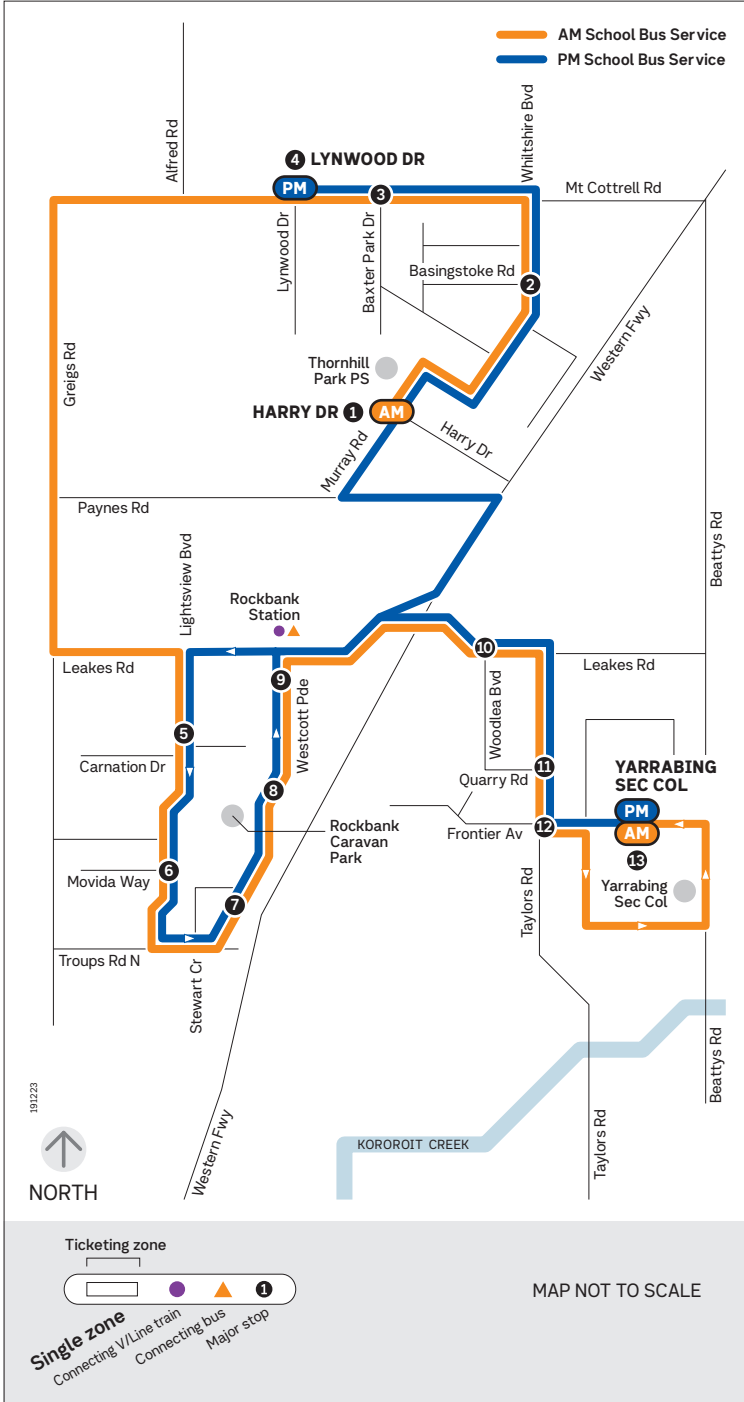

# School bus route

# Thornhill Park – Yarrabing Secondary College

via Rockbank

## Monday to Friday

SCHOOL BUS STOP	AM
1 Harry Dr	8.10
2 Basingstoke Rd	8.13
3 Baxter Park Dr	8.15
4 Lynwood Dr	8.17
5 Carnation Dr	8.35
6 Movidia Way	8.36
7 Stewart Cr	8.40
8 Rockbank Caravan Park	8.41
9 195 Westcott Pde	8.43
10 Woodlea Bvd	8.46
11 Quarry Rd	8.47
12 Frontier Av	8.48
13 Yarrabing Sec Col	8.50

## Monday to Friday

SCHOOL BUS STOP	PM
13 Yarrabing Sec Col	3.25
12 Frontier Av	3.27
11 Quarry Rd	3.28
10 Woodlea Bvd	3.28
5 Carnation Dr	3.34
6 Movidia Way	3.36
7 Stewart Cr	3.38
8 Rockbank Caravan Park	3.40
9 195 Westcott Pde	3.41
1 Harry Dr	3.49
2 Basingstoke Rd	3.51
3 Baxter Park Dr	3.53
4 Lynwood Dr	3.55