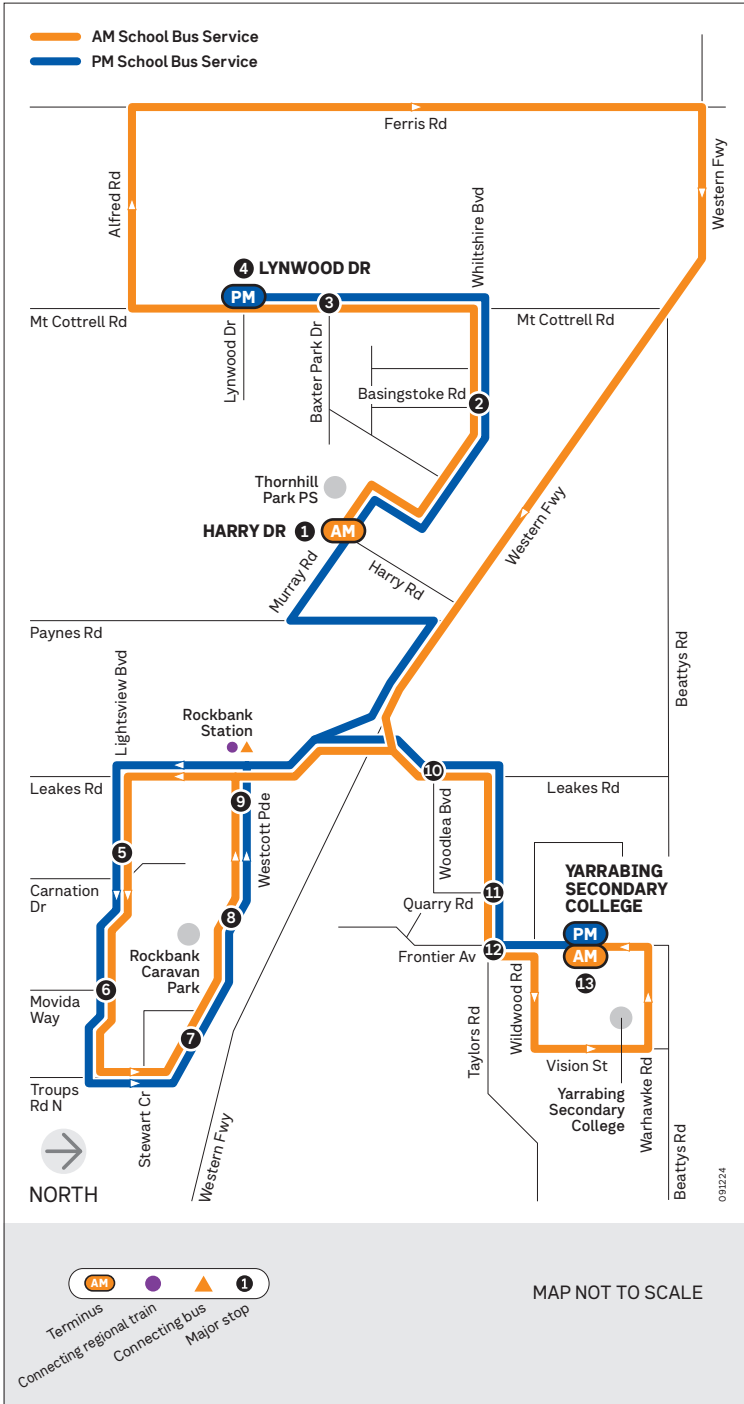

School bus route

S2824

Thornhill Park – Yarrabing Secondary College

via Rockbank

Monday to Friday

SCHOOL BUS STOP

AM

1	Harry Dr/Murray Rd	8.10
2	Basingstoke Rd/Wiltshire Bvd	8.15
3	Baxter Park Dr/Mount Cottrell Rd	8.19
4	Lynwood Dr/Mount Cottrell Rd	8.22
5	Carnation Dr/Lightsview Bvd	8.36
6	Movida Way/Lightsview Bvd	8.38
7	Stewart Cr/Westcott Pde	8.40
8	Rockbank Caravan Park	8.42
9	195 Westcott Pde	8.43
10	Woodlea Bvd/Leakes Rd	8.45
11	Quarry Rd/Taylors Rd	8.46
12	Taylors Rd/Frontier Ave	8.47
13	Yarrabing Secondary College	8.50

Monday to Friday

SCHOOL BUS STOP

PM

13	Yarrabing Secondary College	3.25
12	Frontier Ave/Taylors Rd	3.27
11	Quarry Rd/Taylors Rd	3.27
10	Woodlea Bvd/Leakes Rd	3.28
5	Carnation Dr/Lightsview Bvd	3.34
6	Movida Way/Lightsview Bvd	3.36
7	Stewart Cr/Westcott Pde	3.38
8	Rockbank Caravan Park	3.40
9	195 Westcott Pde	3.41
1	Harry Dr/Murray Rd	3.49
2	Basingstoke Rd/Wiltshire Bvd	3.51
3	Baxter Park Dr/Mount Cottrell Rd	3.53
4	Lynwood Dr/Mount Cottrell Rd	3.55

* The timetable is effective from Term 1, 2025.