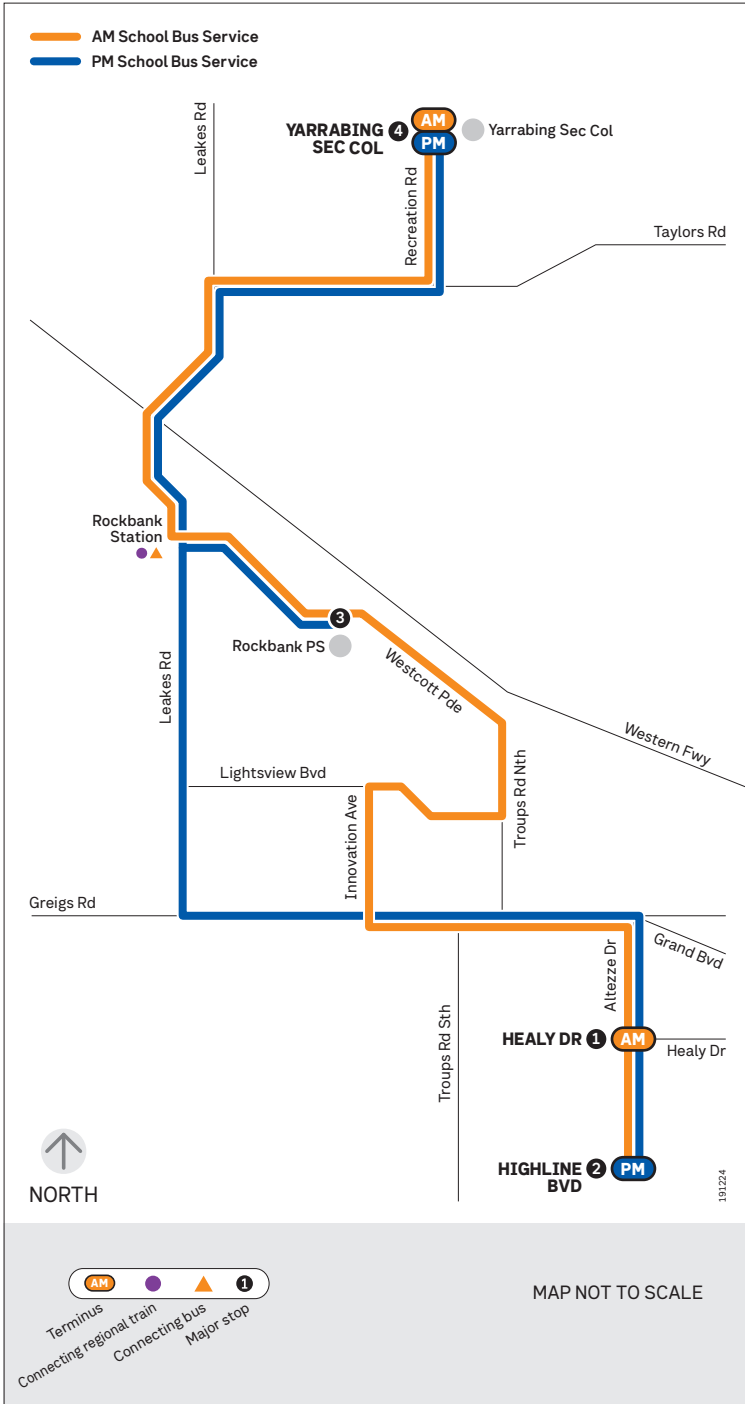

# School bus route

# Grandview/Olivia Estate – Yarrabing Sec Col

via Rockbank Primary School

## Monday to Friday

SCHOOL BUS STOP	AM
1 Healy Dr/Altezze Dr	8.20
2 Highline Bvd/Altezze Dr	8.23
3 Rockbank Primary School	8.37
4 Yarrabing Secondary College	8.50

## Monday to Friday

SCHOOL BUS STOP	PM
4 Yarrabing Secondary College	3.20
3 Rockbank Primary School	3.32
1 Healy Dr/Altezze Dr	3.49
2 Highline Bvd/Altezze Dr	3.53

\* This route only services the bus stops listed above.